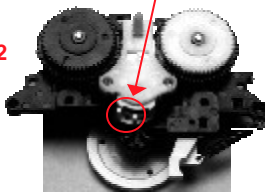

JVC

PU57658 B-3/B-4
Includes VA14 & VA15
PRB Replacement Tire = ST.948 (2)
(VA752 has 2 posts)

P/N:
VA752