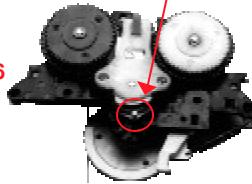

**FUNAI**

8000-12-305

P/N:  
VA755

**JVC**

PU55822 A-4/A-8  
*Includes VA14 & VA15*  
PRB Replacement Tire = ST.948 (2)  
*(VA756 has 1 post)*

P/N:  
VA756

**FUNAI**

62D805909302