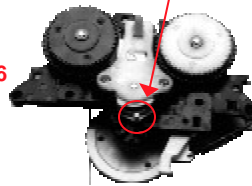

8000-12-305

P/N:
VA755

JVC

PU55822 A-4/A-8
Includes VA14 & VA15
PRB Replacement Tire = ST.948 (2)
(VA756 has 1 post)

P/N:
VA756

FUNAI

62D805909302

P/N:
VA757